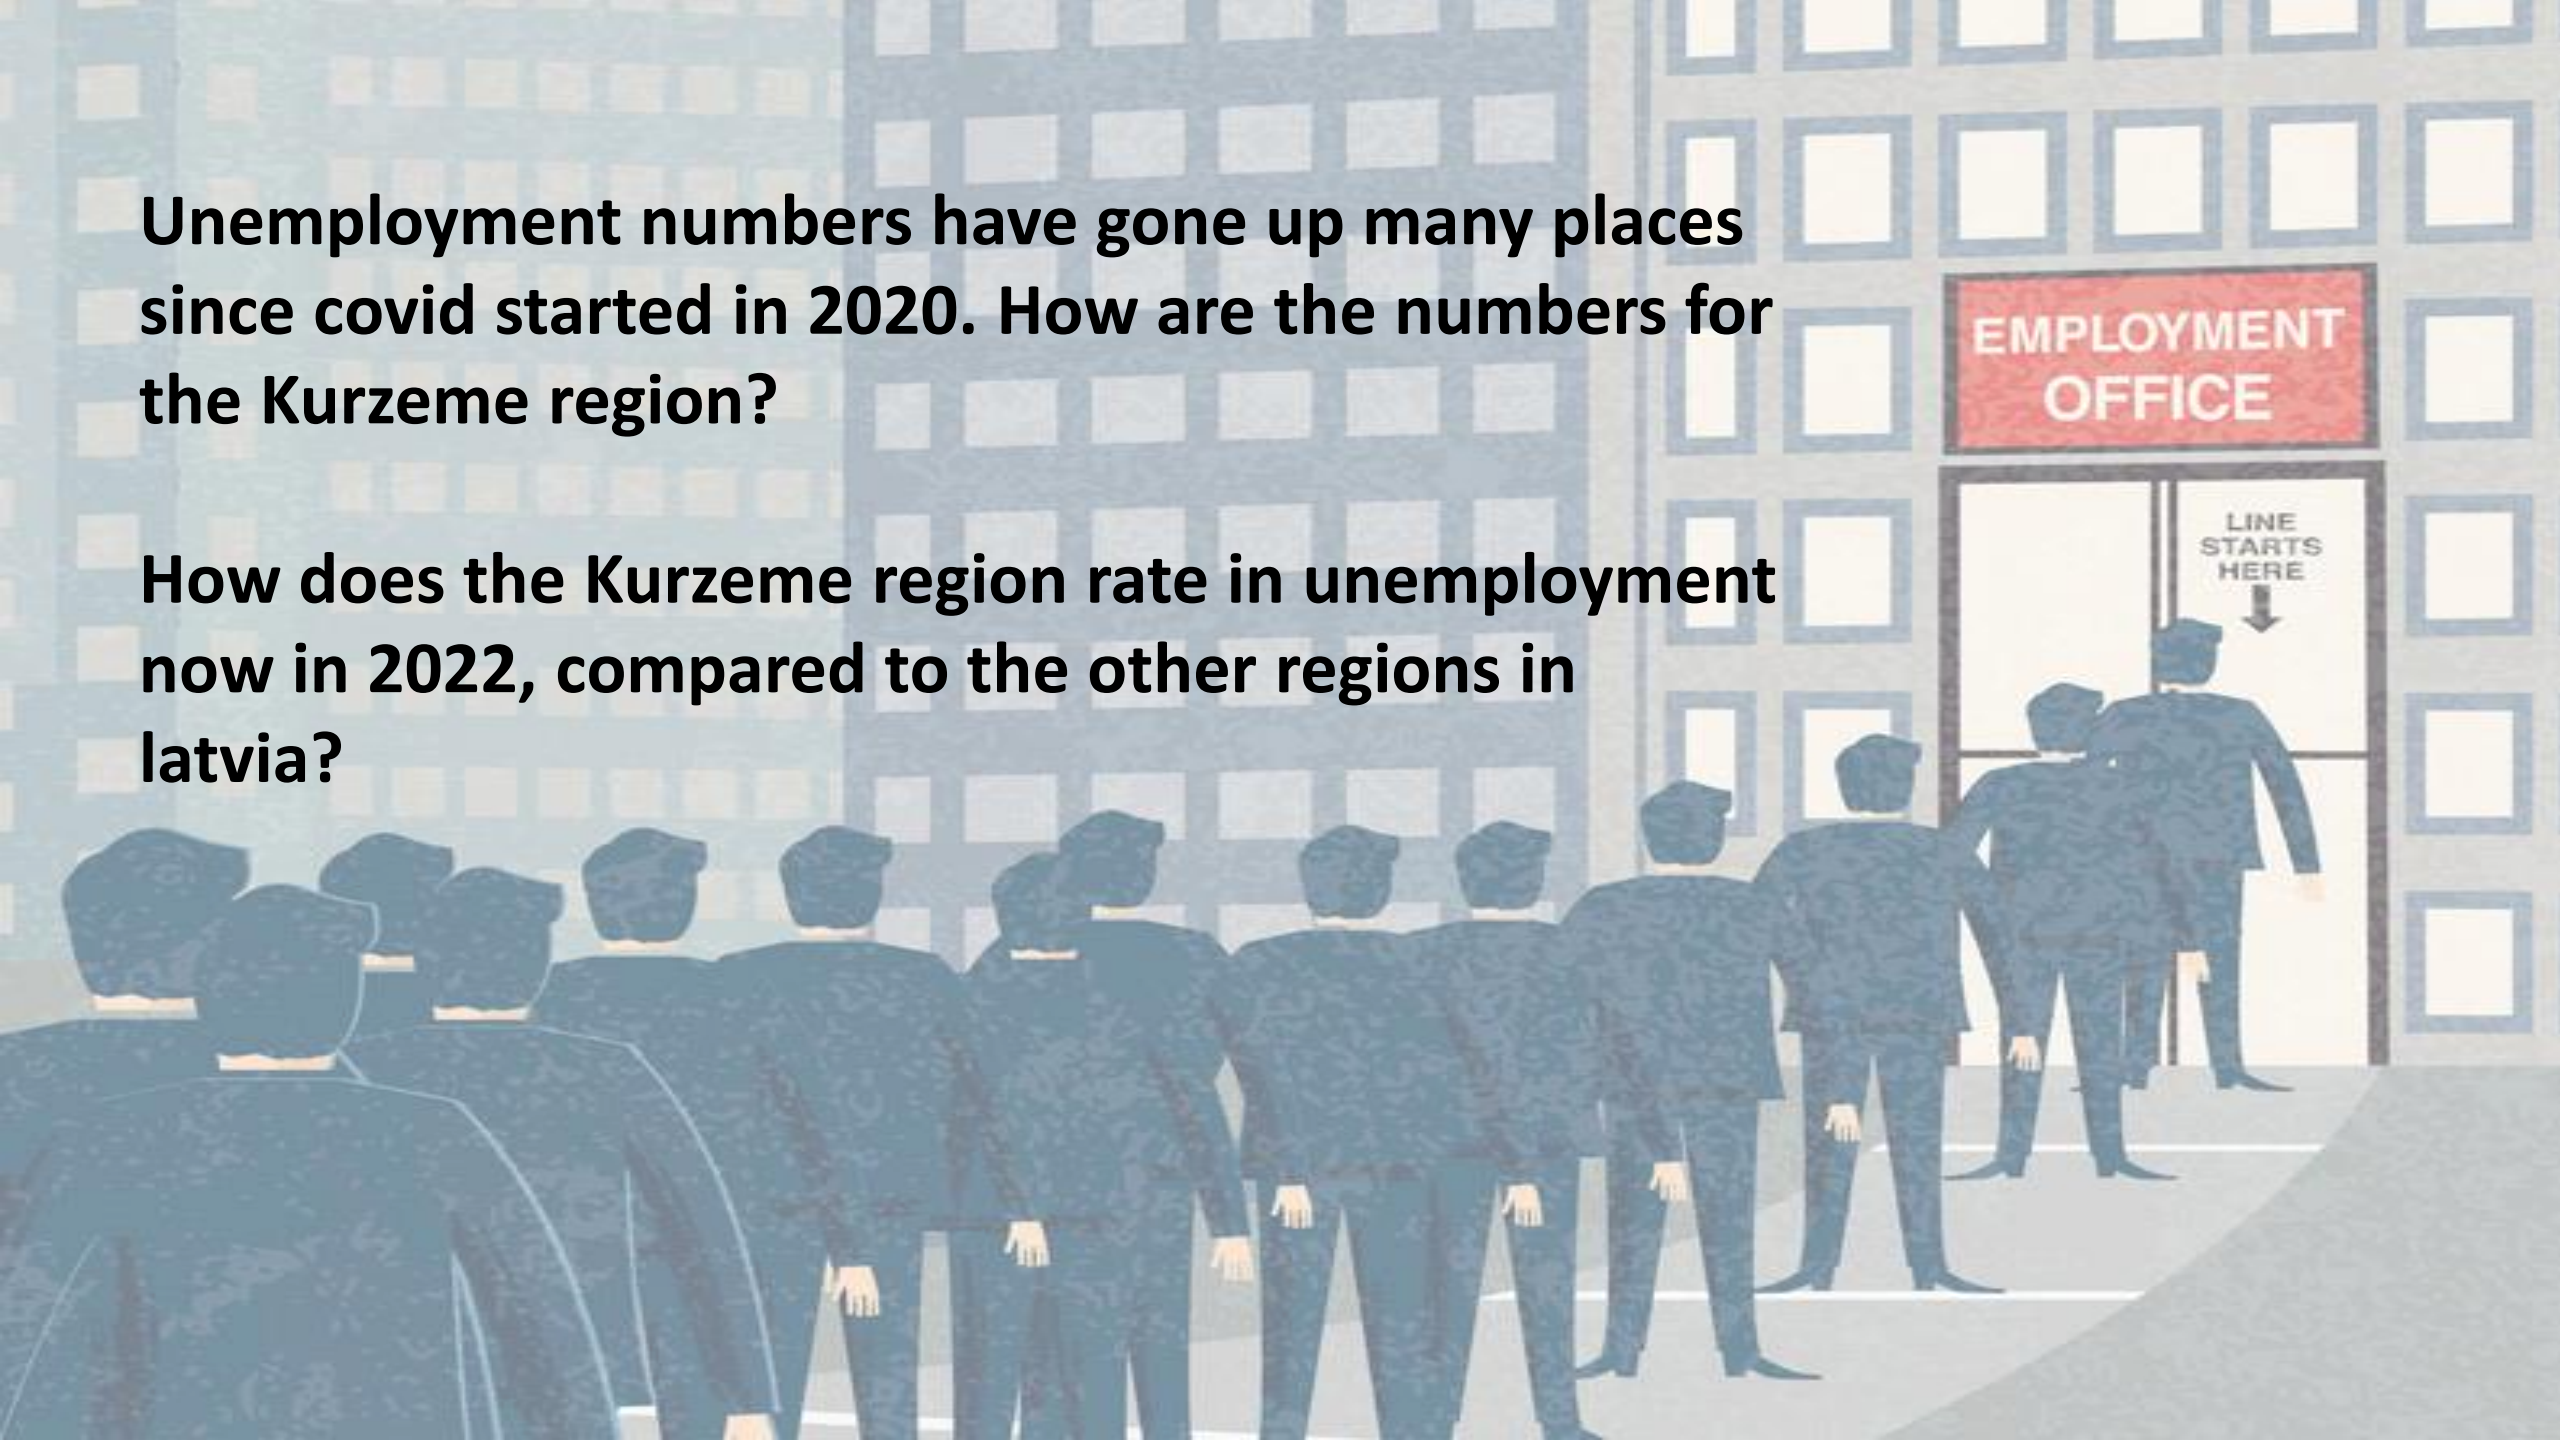

Unemployment numbers have gone up many places since covid started in 2020. How are the numbers for the Kurzeme region?

How does the Kurzeme region rate in unemployment now in 2022, compared to the other regions in latvia?